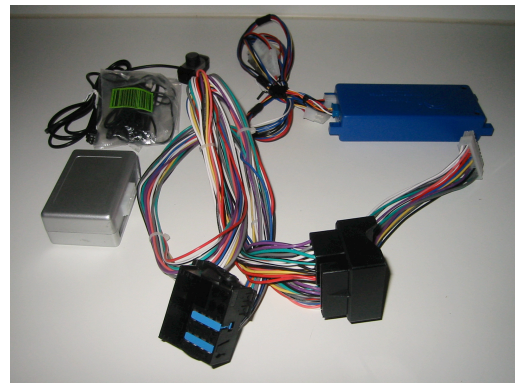

The latest product from European Integrated Systems, Ltd is a simple, convenient, inexpensive way to add Bluetooth cell phone technology to your MINI. This kit utilizes your vehicles built in telephone capabilities. Installation and operation is straight forward. No cutting or splicing of any wiring is required and installation requires only about 30 minutes and basic hand tools.

Plain-Talk™ is brought to you from the makers of Argos™ fully integrated Bluetooth® telephone systems for Mercedes-Benz, BMW, and other fine automobiles.

NEW MINI Cooper Bluetooth® system

Use your **Bluetooth®** Enabled cell phone with your 2002-2008* **MINI!**

Why use the Plain-Talk™ system?

- Installation of the Plain-Talk™ system is simple. You will not need any additional wiring or hardware for your installation. Much faster/easier and less intrusive than the “other” options like the MINI OEM accessory kit.
- Steering wheel controls! No other solution for non-nav Mini’s provides this! No need for an extra control panel to be mounted on your dash.
- Professional installation is always recommended.

Your MINIs Steering Wheel controls will allow you to answer a call and hang up, activate voice control, take the call private, or to redial the last number called.

Your radio will mute during a call and you will hear the incoming audio over your stereo speakers. Your phone will connect to the Plain-Talk system automatically when you start your vehicle and disconnect when you turn the key off.